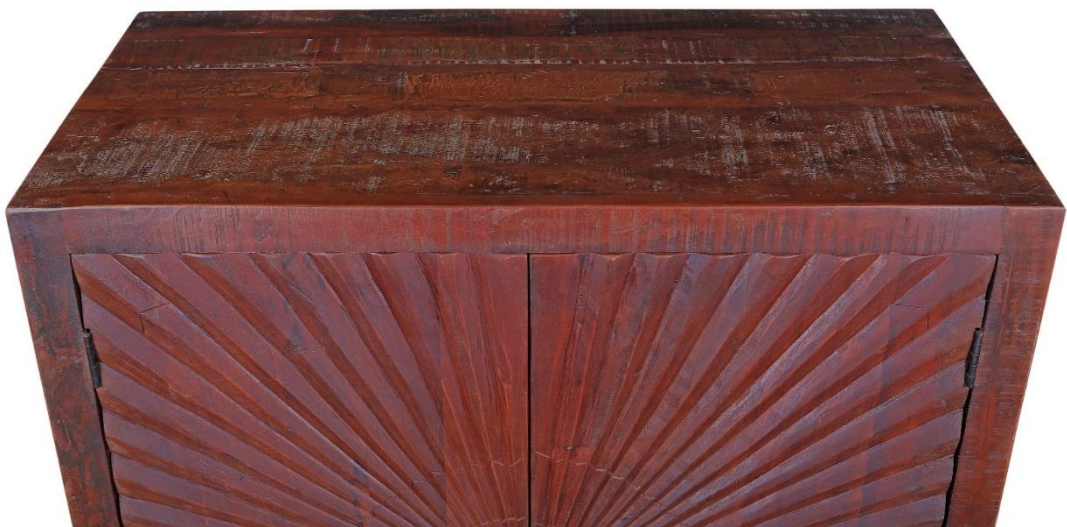

SKU: 18045463
Lyra Wine Cabinet,
39"x19"x61" | 155 lbs | 34.22 CFT

[DesignGallerie.com](https://www.DesignGallerie.com)