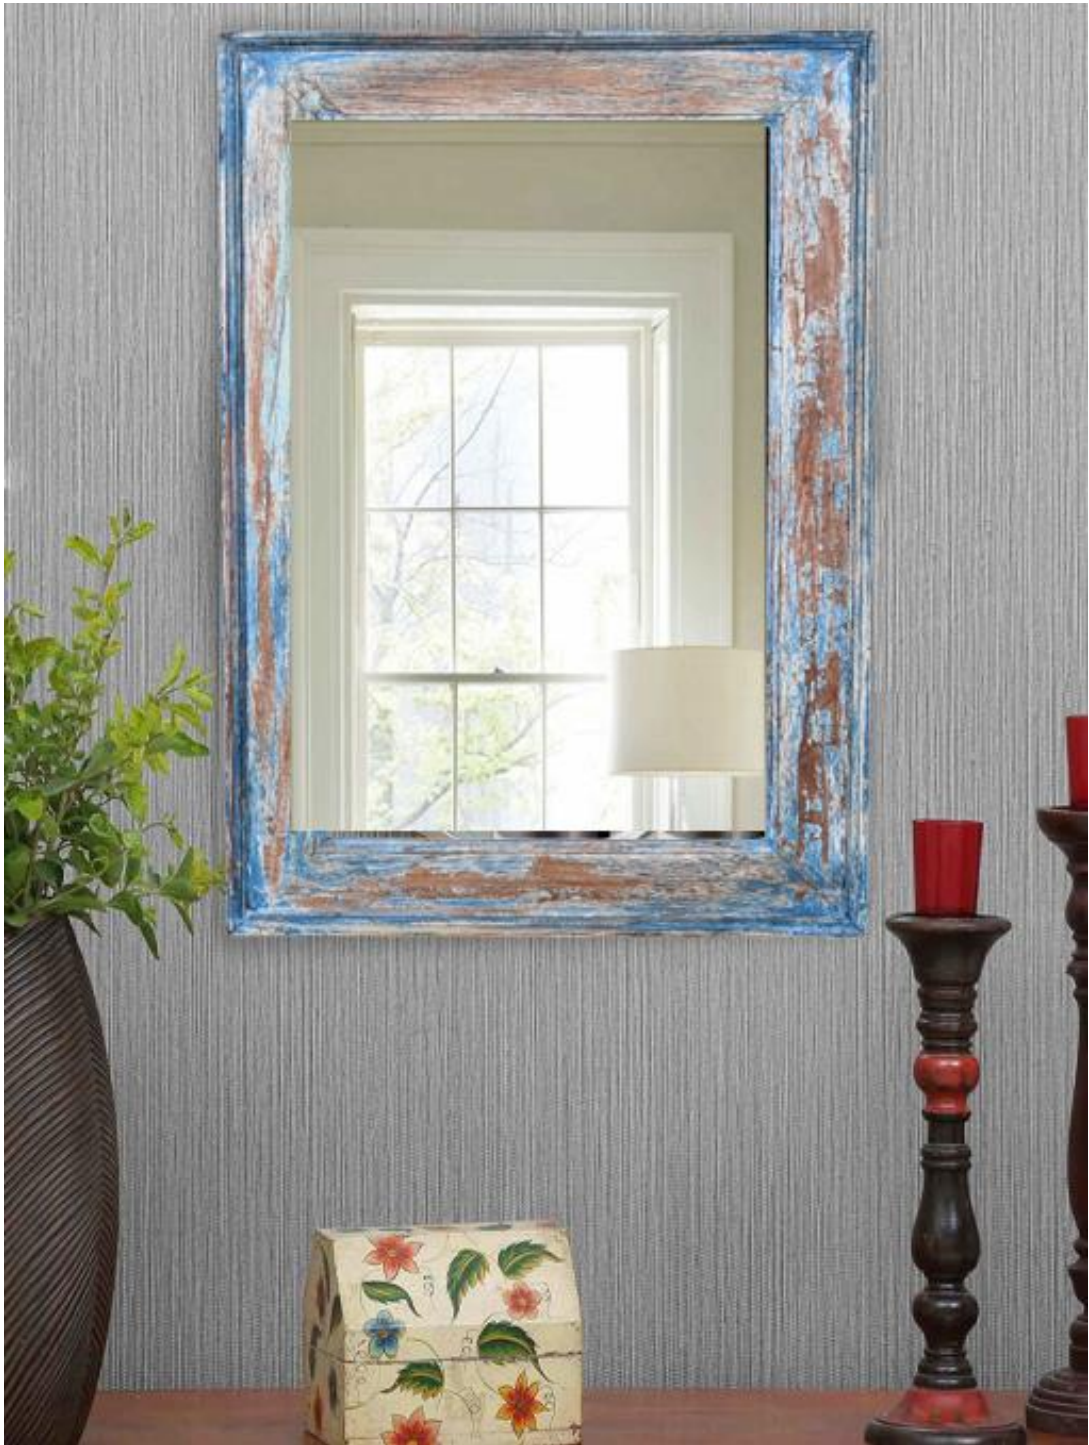

SKU: 21075001
Mirage Antique Mirror,
24"x24"x36" | 30 lbs | 3.05 CFT

DesignGallerie.com