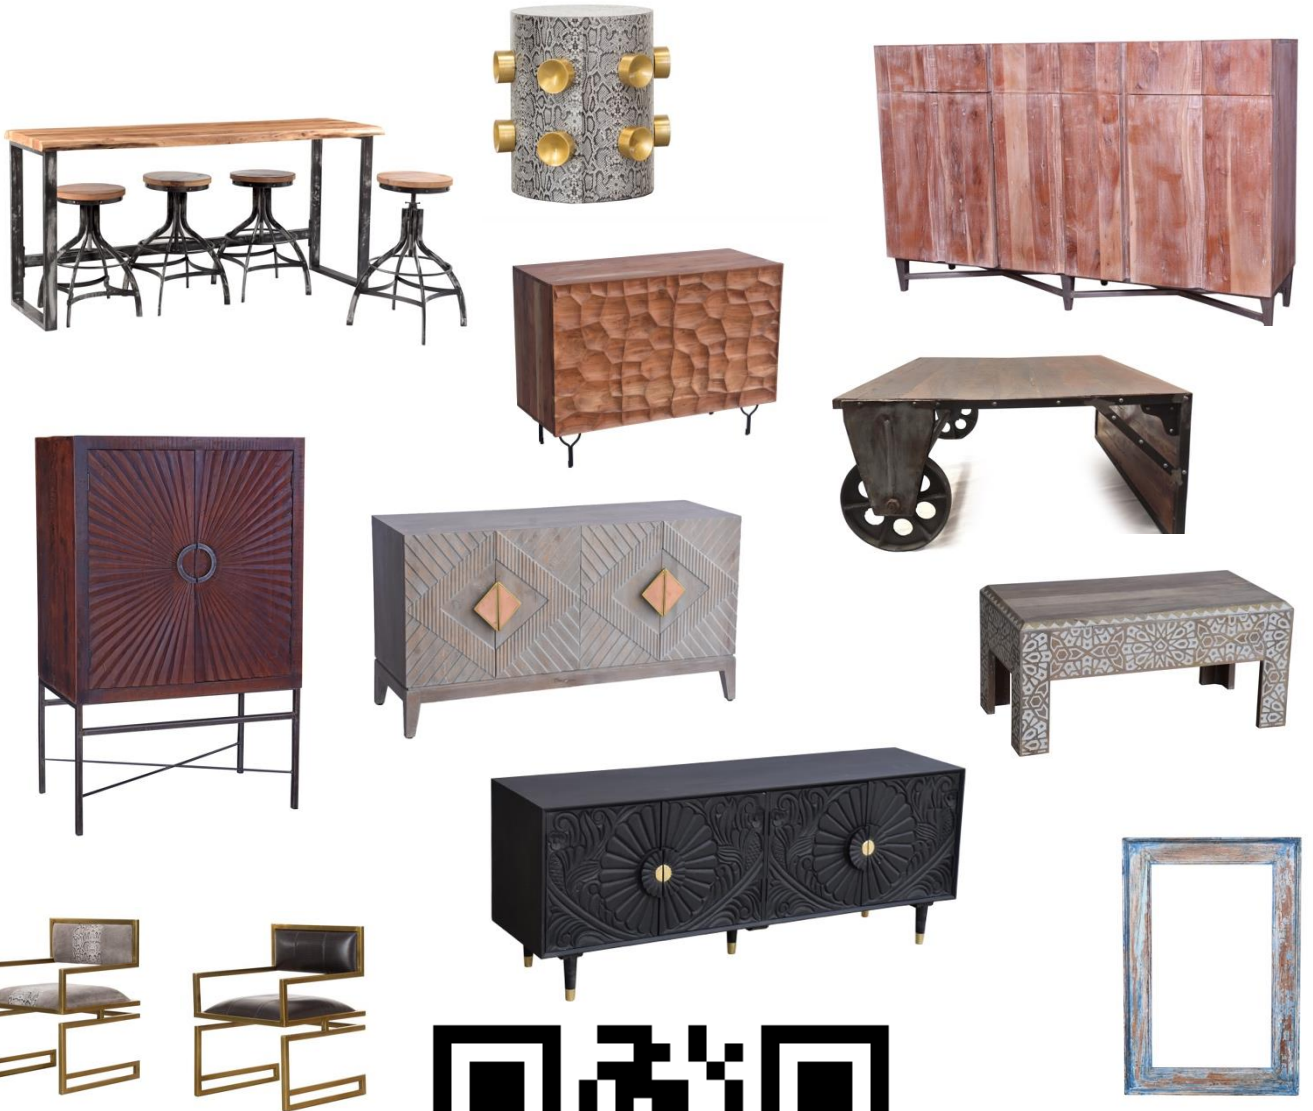

Get in Touch
832 460 8046
info@DesignGallerie.com

DesignGallerie.com